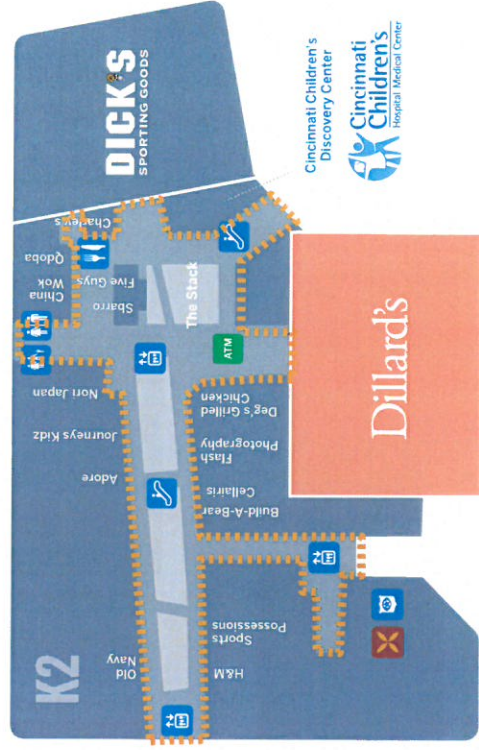

OUTSIDE ROUTE FOUR

WALKING PATH

DISTANCE: 1.0 MILES

STEPS: 1,938

OUTSIDE /INSIDE

BUILDING E, LEVEL 2

LEVEL ONE

LEVEL TWO

WALKING PATH
 DISTANCE: 1.87 MILES
 STEPS: 3,735

OUTSIDE ROUTE THREE

WALKING PATH
 DISTANCE: 0.75 MILES
 STEPS: 1,486

OUTSIDE ROUTE TWO

WALKING PATH
 DISTANCE: 0.7 MILES
 STEPS: 1,418

THE FOUNDRY LEVEL ONE

- - - - - **WALKING PATH**
 DISTANCE: 0.82 MILES
 STEPS: 1,630

LEVEL TWO

Cincinnati Children's
 Discovery Center
Cincinnati Children's
 Hospital Medical Center