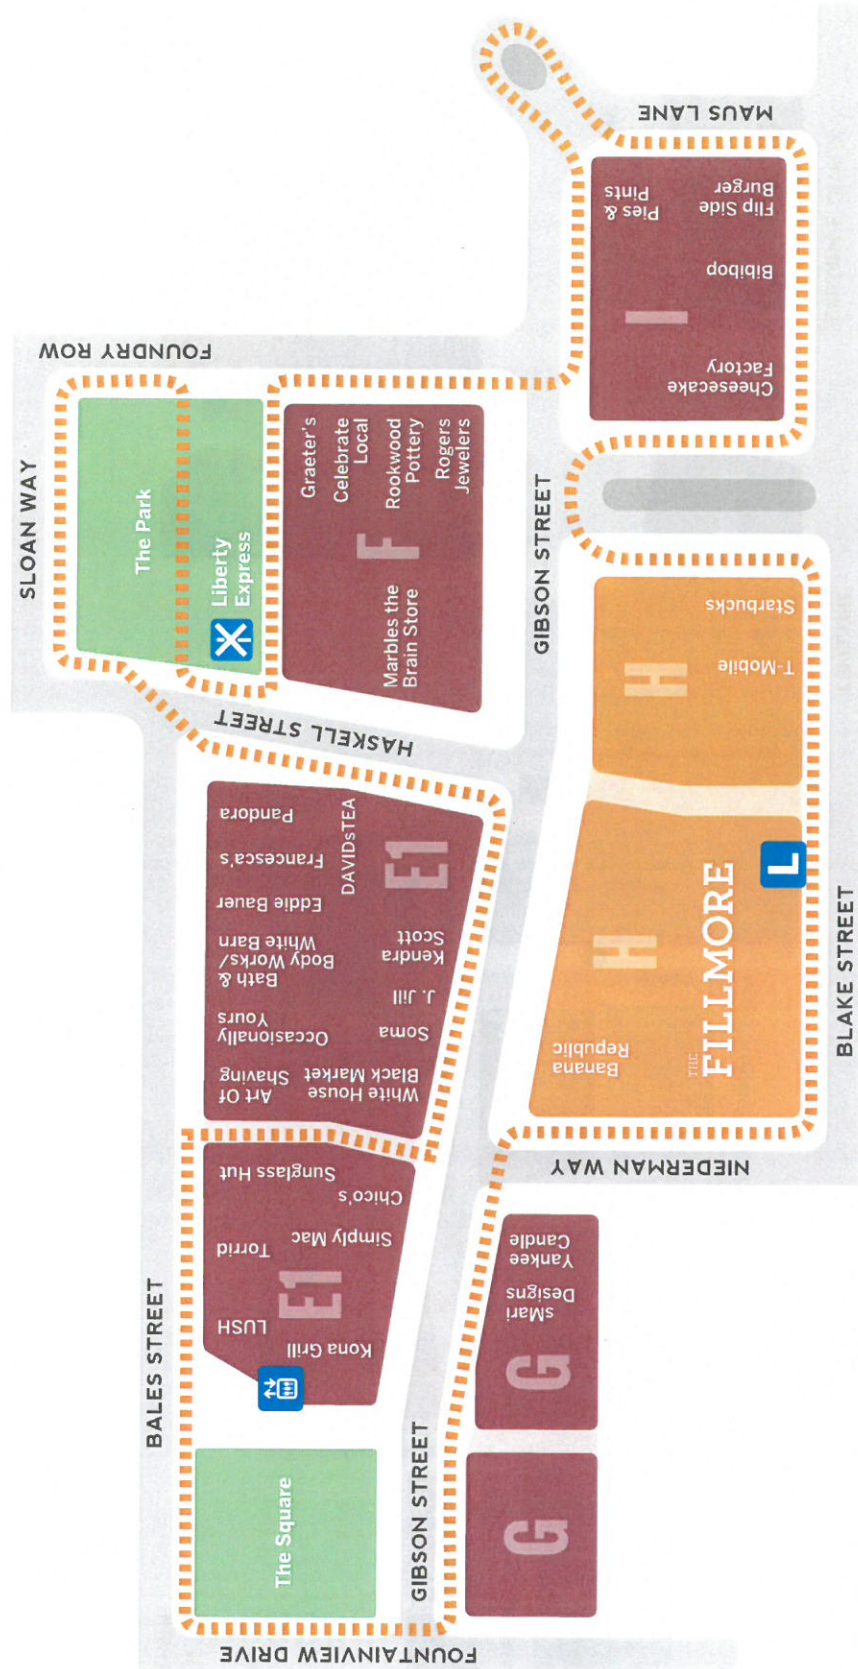

OUTSIDE ROUTE FOUR

WALKING PATH

DISTANCE: 1.0 MILES

STEPS: 1,938

OUTSIDE /INSIDE

BUILDING E, LEVEL 2

LEVEL ONE

LEVEL TWO

WALKING PATH
 DISTANCE: 1.87 MILES
 STEPS: 3,735

OUTSIDE ROUTE THREE

WALKING PATH
 DISTANCE: 0.75 MILES
 STEPS: 1,486

OUTSIDE ROUTE TWO

WALKING PATH
 DISTANCE: 0.7 MILES
 STEPS: 1,418

THE FOUNDRY LEVEL ONE

- - - - - **WALKING PATH**
 DISTANCE: 0.82 MILES
 STEPS: 1,630

LEVEL TWO

Cincinnati Children's
 Discovery Center
Cincinnati Children's
 Hospital Medical Center